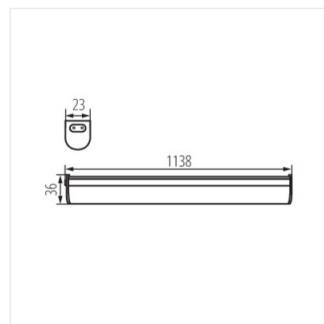

LED svietidlo

MERA LED 5W NW	29210	5	biela	490	4000
MERA LED 10W NW	29211	10	biela	1040	4000
MERA LED 15W NW	29212	15	biela	1600	4000
MERA LED 20W NW	29213	20	biela	2030	4000

- Materiál korpusu: plast
- Materiál difúzora: plast

MERA LED

LED svetidlo

MERA LED 5W NW

MERA LED 10W NW

MERA LED 15W NW

MERA LED 20W NW

MERA LED 5W NW

MERA LED 10W NW

MERA LED 15W NW

MERA LED 20W NW

PRÍSLUŠENSTVO:

29214 MERA LED PP Przewód do łączenia oprawy MERA LED PP