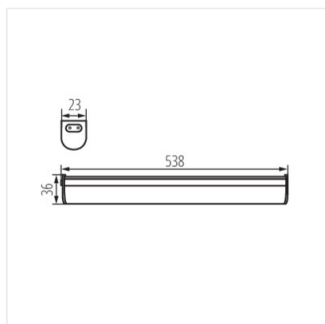

LED svietidlo

MERA LED 5W NW	29210	5	biela	490	4000
MERA LED 10W NW	29211	10	biela	1040	4000
MERA LED 15W NW	29212	15	biela	1600	4000
MERA LED 20W NW	29213	20	biela	2030	4000

- Materiál korpusu: plast
- Materiál difúzora: plast

MERA LED

LED svetidlo

MERA LED 5W NW

MERA LED 10W NW

MERA LED 15W NW

MERA LED 20W NW

MERA LED 5W NW

MERA LED 10W NW

MERA LED 15W NW

MERA LED 20W NW

PRÍSLUŠENSTVO:

29214 MERA LED PP Przewód do łączenia oprawy MERA LED PP