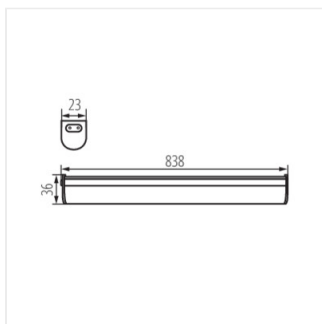

LED svietidlo

MERA LED 5W NW	29210	5	biela	490	4000
MERA LED 10W NW	29211	10	biela	1040	4000
MERA LED 15W NW	29212	15	biela	1600	4000
MERA LED 20W NW	29213	20	biela	2030	4000

- Materiál korpusu: plast
- Materiál difúzora: plast

MERA LED

LED svetidlo

MERA LED 5W NW

MERA LED 10W NW

MERA LED 15W NW

MERA LED 20W NW

MERA LED 5W NW

MERA LED 10W NW

MERA LED 15W NW

MERA LED 20W NW

PRÍSLUŠENSTVO:

29214 MERA LED PP Przewód do łączenia oprawy MERA LED PP